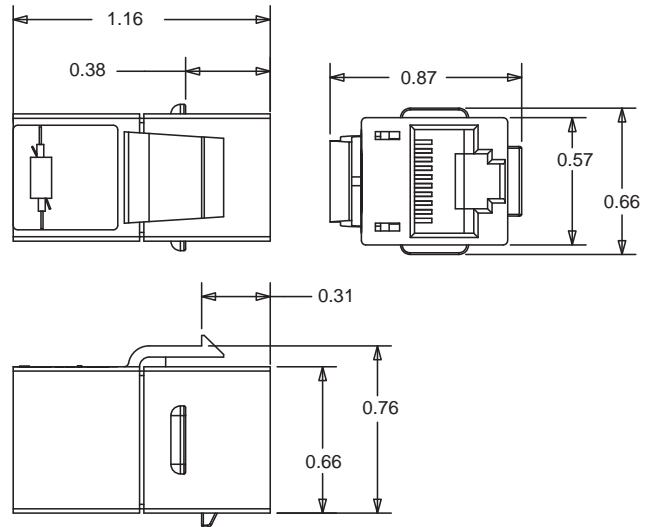

AV Connector, 10/100BASE-T Inline Crossover Coupler

Description	Color	Catalog No.
10/100BASE-T Crossover	Gray	SF5ECOY
Inline		
Category 5e, Inline	Black	SFC5EBK
	White	SFC5EW

DIMENSIONS