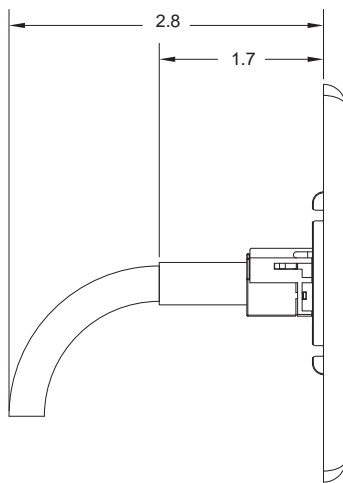

AV Connector, 10/100BASE-T Inline Crossover Coupler

Description	Color	Catalog No.
10/100BASE-T Crossover	Gray	SF5ECOY
Inline		
Category 5e, Inline	Black	SFC5EBK
	White	SFC5EW

DIMENSIONS

CONNECTOR DEPTH CHART