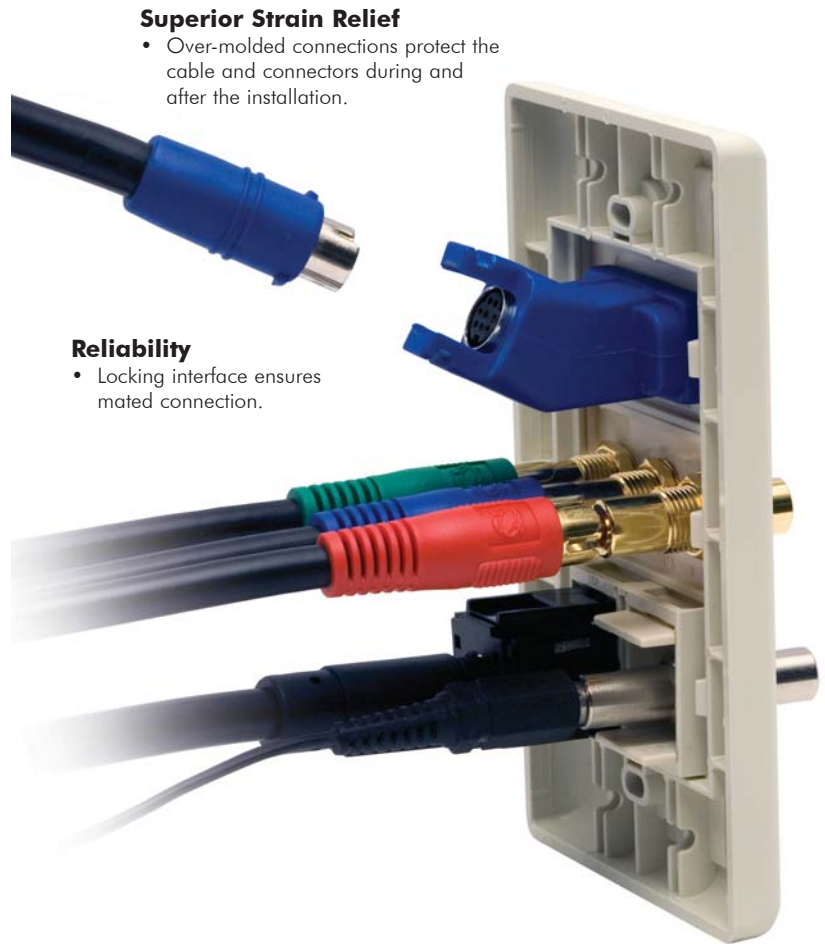

HUBBELL iStation Plug-n-Play X-END™ AV System

Locking Connection Interface.
 3" Application Tail Provides Flexibility and Ease-of-Use for Installations with Capacity Issues.
 Up to 1080i RGB (Component) Transmission.

Assemblies Made to Length Eliminates Cable Waste.

FEATURES

- Custom AV cable is designed for minimal signal loss delivering a transparent video and flawless audio.
- Supports multiple applications and connector configurations.
- The X-END™ plug-n-play feature saves valuable installation and testing time in the field.
- The uniqueness of X-END™ allows the user to swap out application patch cords and tails utilizing the same connection without changing the horizontal runs.
- The X-END™ horizontal cable runs can easily be pulled through 3/4" conduit without any issue.
- Allows up to 6 keystone connections or 3-1 Unit modules in a single gang delivering the equivalent of up to 30 connectors in a single plate.

SPECIFICATIONS

- ◆ Connector contacts
 15-pin: 2 micro-inch Gold-plated.
 8-pin: Brass, Nickel-plated.
- ◆ Module material: Flame Retardant Polymer, rated UL 94V-0.
- ◆ Cable type: 28AWG, 75 Ohm.
 5 mini Coax: Plenum
 5 mini Coax: Non-Plenum
 100% factory terminated and tested.

Superior Strain Relief

- Over-molded connections protect the cable and connectors during and after the installation.

Reliability

- Locking interface ensures mated connection.

AV Plug-n-Play Horizontal Runs